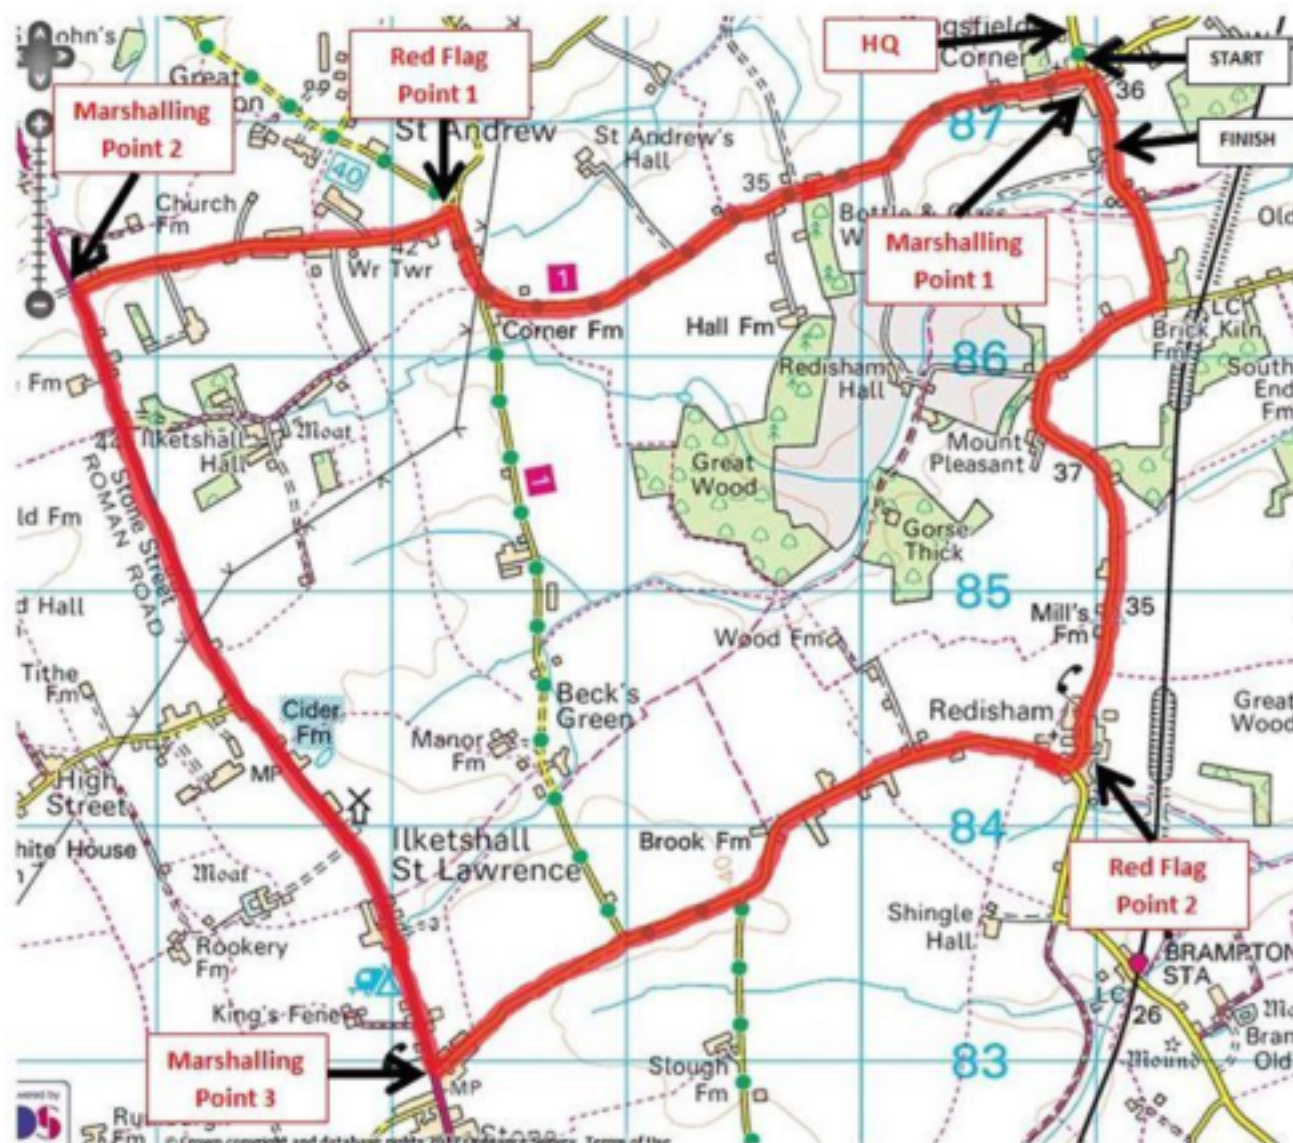

RINGSFIELD CIRCUIT COURSE MAP

Route Notes

1 Proceed along School Road

CARE

at Top Road follow road 90 the degrees to the LEFT

CARE

2 Turn LEFT to join Halesworth Road (A144)

CARE

3 Turn LEFT to join Hogg Lane

CARE

at Redisham Road follow road 90 the degrees to the LEFT

FINISH

Along Redisham Road on the approach to Ringsfield.

Total Race Distance: 76.5km

Total race laps: approx. 5 laps

Please observe the Highway Code, be aware of other road users & keep to the left-hand side of the road.